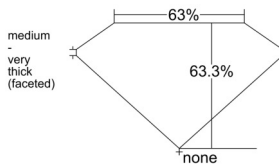

GIA®

FACSIMILE

GIA REPORT 1517438636

Verify this report at GIA.edu

GIA NATURAL DIAMOND DOSSIER®

February 17, 2025
GIA Report Number 1517438636
Shape and Cutting Style ..... Marquise Brilliant
Measurements ..... 7.20 x 3.88 x 2.46 mm

GRADING RESULTS

Carat Weight ..... 0.40 carat
Color Grade ..... D
Clarity Grade VVS1

ADDITIONAL GRADING INFORMATION

Polish ..... Excellent
Symmetry ..... Excellent
Fluorescence ..... Medium Blue
Clarity Characteristics ..... Pinpoint, Feather
Inscription(s): GIA 1517438636

PROPORTIONS

Profile not to actual proportions

GRADING SCALES

GIA COLOR SCALE		GIA CLARITY SCALE			
COLORLESS	D	VERY VERY SLIGHTLY INCLUDED	FLAWLESS		
	E		INTERNALLY FLAWLESS		
	F	VERY SLIGHTLY INCLUDED	VVS₁		
	G		VVS₂		
	H		VS₁		
	NEAR COLORLESS	I	SLIGHTLY INCLUDED	VS₂	
		J		SI₁	
		FAINT	K	INCLUDED	SI₂
			L		I₁
			M		I₂
VERT LIGHT	N	LIGHT	I₃		
	O				
	P				
	Q				
	R				
	S				
	T				
LIGHT	U				
	V				
	W				
	X				
Y					
Z