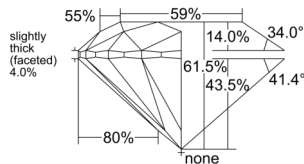

GIA®

FACSIMILE

GIA REPORT

1517637724

Verify this report at GIA.edu

GIA NATURAL DIAMOND DOSSIER®

March 18, 2025

GIA Report Number 1517637724

Shape and Cutting Style ..... Round Brilliant

Measurements ..... 4.32 - 4.33 x 2.66 mm

GRADING RESULTS

Carat Weight ..... 0.30 carat

Color Grade ..... E

Clarity Grade S11

Cut Grade ..... Excellent

ADDITIONAL GRADING INFORMATION

Polish ..... Excellent

Symmetry ..... Excellent

Fluorescence ..... Faint

Clarity Characteristics ..... Feather, Crystal

Inscription(s): GIA 1517637724

PROPORTIONS

Profile to actual proportions

GRADING SCALES

GIA
COLOR
SCALE

COLORESS	D
	E
	F
	G
NEAR COLORESS	H
	I
	J
FANT	K
	L
	M
	N
	O
	P
VERY LIGHT	Q
	R
	S
	T
	U
	V
	W
	X
	Y
LIGHT	Z

GIA
CLARITY
SCALE

	FLAWLESS
	INTERNALLY FLAWLESS
VERY VERY SLIGHTLY INCLUDED	VVS₁
	VVS₂
VERY SLIGHTLY INCLUDED	VS₁
	VS₂
SLIGHTLY INCLUDED	S1₁
	S1₂
INCLUDED	I₁
	I₂
	I₃

GIA
CUT
SCALE

	EXCELLENT
	VERY GOOD
	GOOD
	FAIR
	POOR