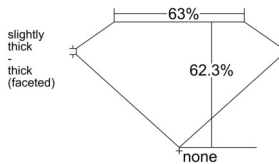

GIA®

FACSIMILE

GIA REPORT 1517774344

Verify this report at GIA.edu

GIA NATURAL DIAMOND DOSSIER®

April 02, 2025
GIA Report Number 1517774344
Shape and Cutting Style ..... Pear Brilliant
Measurements ..... 5.85 x 3.76 x 2.34 mm

GRADING RESULTS

Carat Weight ..... 0.31 carat
Color Grade ..... D
Clarity Grade VS1

ADDITIONAL GRADING INFORMATION

Polish ..... Excellent
Symmetry ..... Very Good
Fluorescence ..... Medium Blue
Clarity Characteristics..... Crystal, Feather, Cloud, Natural
Inspection(s): GIA 1517774344

PROPORTIONS

Profile not to actual proportions

GRADING SCALES

GIA COLOR SCALE		GIA CLARITY SCALE			
COLORLESS	D	VERY VERY SLIGHTLY INCLUDED	FLAWLESS		
	E		INTERNALLY FLAWLESS		
	F	VERY SLIGHTLY INCLUDED	VS₁		
	G		VS₂		
	H		VS₁		
	NEAR COLORLESS	I	SLIGHTLY INCLUDED	SI₁	
		J		SI₂	
		FAINT	K	INCLUDED	I₁
			L		I₂
			M		I₃
VERT LIGHT	N				
	O				
	P				
	Q				
	R				
	S				
	T				
LIGHT	U				
	V				
	W				
	X				
Y					
Z