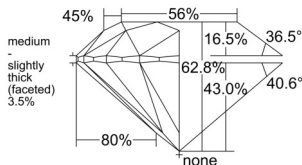

GIA®

FACSIMILE

GIA REPORT

1517801343

Verify this report at GIA.edu

GIA NATURAL DIAMOND DOSSIER®

April 03, 2025
GIA Report Number 1517801343
Shape and Cutting Style ..... Round Brilliant
Measurements ..... 5.62 - 5.65 x 3.54 mm

GRADING RESULTS

Carat Weight ..... 0.70 carat
Color Grade ..... H
Clarity Grade S11
Cut Grade ..... Excellent

ADDITIONAL GRADING INFORMATION

Polish ..... Excellent
Symmetry ..... Excellent
Fluorescence ..... None
Clarity Characteristics..... Crystal, Cloud, Feather
Inscription(s): GIA 1517801343

PROPORTIONS

Profile to actual proportions