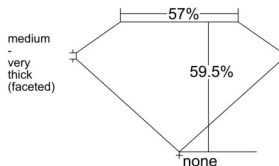

GIA®

FACSIMILE

GIA REPORT 1517843724

Verify this report at GIA.edu

GIA NATURAL DIAMOND DOSSIER®

April 10, 2025
GIA Report Number 1517843724
Shape and Cutting Style ..... Heart Brilliant
Measurements ..... 4.12 x 4.64 x 2.76 mm

GRADING RESULTS

Carat Weight ..... 0.31 carat
Color Grade ..... E
Clarity Grade ..... Internally Flawless

ADDITIONAL GRADING INFORMATION

Polish ..... Excellent
Symmetry ..... Very Good
Fluorescence ..... None
Clarity Characteristics..... Minor Details of Polish
Inspection(s): GIA 1517843724

PROPORTIONS

Profile not to actual proportions

GRADING SCALES

GIA COLOR SCALE		GIA CLARITY SCALE			
COLORLESS	D	VERY VERY SLIGHTLY INCLUDED	FLAWLESS		
	E		INTERNALLY FLAWLESS		
	F	VERY SLIGHTLY INCLUDED	VVS₁		
	G		VVS₂		
	H		VS₁		
	NEAR COLORLESS	I	VERY SLIGHTLY INCLUDED	VS₂	
		J		SI₁	
		FAINT	K	SLIGHTLY INCLUDED	SI₂
			L		I₁
			M		I₂
VERT LIGHT	N	INCLUDED	I₃		
	O				
	P				
	Q				
	R				
LIGHT	S				
	T				
	U				
	V				
	W				
X					
Y					
Z