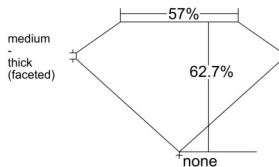

GIA®

FACSIMILE

GIA REPORT 1517906652

Verify this report at GIA.edu

GIA NATURAL DIAMOND DOSSIER®

April 17, 2025
GIA Report Number 1517906652
Shape and Cutting Style ..... Pear Brilliant
Measurements ..... 5.70 x 3.72 x 2.33 mm

GRADING RESULTS

Carat Weight ..... 0.30 carat
Color Grade ..... D
Clarity Grade VVS2

ADDITIONAL GRADING INFORMATION

Polish ..... Excellent
Symmetry ..... Very Good
Fluorescence ..... None
Clarity Characteristics ..... Cloud, Pinpoint
Inscription(s): GIA 1517906652

PROPORTIONS

Profile not to actual proportions

GRADING SCALES

GIA COLOR SCALE		GIA CLARITY SCALE			
COLORLESS	D	NEAR COLORLESS	FLAWLESS		
	E		INTERNALLY FLAWLESS		
	F		VERY VERY SLIGHTLY INCLUDED	VVS₁	
	G			VVS₂	
	H			VERY SLIGHTLY INCLUDED	VS₁
	I		VS₂		
	J		SLIGHTLY INCLUDED	SI₁	
	K			SI₂	
	L			INCLUDED	I₁
	M				I₂
N	I₃				
O	LIGHT				
P					
Q					
R					
S					
T					
U					
V					
W					
X					
Y					
Z