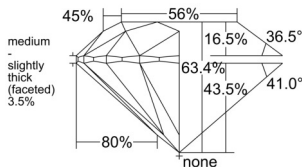

GIA®

FACSIMILE

GIA REPORT 1518012323

Verify this report at GIA.edu

GIA NATURAL DIAMOND DOSSIER®

December 18, 2024
GIA Report Number 1518012323
Shape and Cutting Style ..... Round Brilliant
Measurements ..... 6.09 - 6.13 x 3.87 mm

GRADING RESULTS

Carat Weight ..... 0.90 carat
Color Grade ..... E
Clarity Grade VS1
Cut Grade ..... Excellent

ADDITIONAL GRADING INFORMATION

Polish ..... Excellent
Symmetry ..... Excellent
Fluorescence ..... Strong Blue
Clarity Characteristics..... Crystal, Pinpoint, Indented Natural
Inscription(s): GIA 1518012323

PROPORTIONS

GRADING SCALES

GIA COLOR SCALE

COLORLESS	D
	E
	F
	G
	H
	I
	J
NEAR COLORLESS	K
	L
Faint	M
	N
	O
	P
Very Light	Q
	R
	S
	T
	U
	V
Light	W
	X
	Y
	Z

GIA CLARITY SCALE

FLAWLESS	INTERNAL FLAWLESS	
		FLAWLESS
VERY VERY SLIGHTLY INCLUDED	VVS₁	
	VVS₂	
VERY SLIGHTLY INCLUDED	VS₁	
	VS₂	
SLIGHTLY INCLUDED	SI₁	
	SI₂	
INCLUDED	I₁	
	I₂	
	I₃	

GIA CUT SCALE

EXCELLENT
VERY GOOD
GOOD
FAIR
POOR