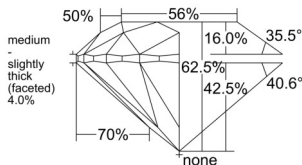

GIA®

FACSIMILE

GIA REPORT 1518034884

Verify this report at GIA.edu

GIA NATURAL DIAMOND DOSSIER®

December 20, 2024
GIA Report Number 1518034884
Shape and Cutting Style ..... Round Brilliant
Measurements ..... 5.35 - 5.38 x 3.35 mm

GRADING RESULTS

Carat Weight ..... 0.60 carat
Color Grade ..... G
Clarity Grade VVS2
Cut Grade ..... Excellent

ADDITIONAL GRADING INFORMATION

Polish ..... Excellent
Symmetry ..... Very Good
Fluorescence ..... Strong Blue
Clarity Characteristics ..... Pinpoint
Inscription(s): GIA 1518034884

PROPORTIONS

Profile to actual proportions

GRADING SCALES

GIA COLOR SCALE

COLORLESS	D
	E
	F
	G
	H
	I
	J
NEAR COLORLESS	K
	L
FAIN	M
	N
	O
	P
VERY LIGHT	Q
	R
	S
	T
	U
	V
	W
	X
	Y
LIGHT	Z

GIA CLARITY SCALE

GIA CUT SCALE

EXCELLENT
VERY GOOD
GOOD
FAIR
POOR