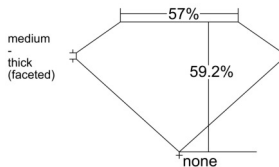

GIA®

FACSIMILE

GIA REPORT 1518049161

Verify this report at GIA.edu

GIA NATURAL DIAMOND DOSSIER®

December 23, 2024
GIA Report Number 1518049161
Shape and Cutting Style ..... Heart Brilliant
Measurements ..... 4.59 x 5.22 x 3.09 mm

GRADING RESULTS

Carat Weight ..... 0.42 carat
Color Grade ..... D
Clarity Grade VS1

ADDITIONAL GRADING INFORMATION

Polish ..... Excellent
Symmetry ..... Excellent
Fluorescence ..... None
Clarity Characteristics ..... Feather
Inscription(s): GIA 1518049161

PROPORTIONS

Profile not to actual proportions

GRADING SCALES

GIA COLOR SCALE		GIA CLARITY SCALE			
COLORLESS	D	VERY VERY SLIGHTLY INCLUDED	FLAWLESS		
	E		INTERNALLY FLAWLESS		
	F	VERY SLIGHTLY INCLUDED	VS₁		
	G		VS₂		
	H		VS₁		
	NEAR COLORLESS	I	SLIGHTLY INCLUDED	VS₂	
		J		SI₁	
		FAINT	K	INCLUDED	SI₂
			L		I₁
	VERT LIGHT	M	INCLUDED	I₂	
N		I₃			
O					
LIGHT		P			
		Q			
		R