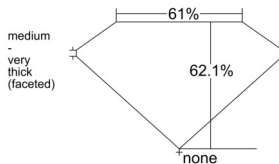

GIA®

FACSIMILE

GIA REPORT 1518078566

Verify this report at GIA.edu

GIA NATURAL DIAMOND DOSSIER®

December 27, 2024
GIA Report Number 1518078566
Shape and Cutting Style ..... Heart Brilliant
Measurements ..... 4.24 x 5.09 x 3.16 mm

GRADING RESULTS

Carat Weight ..... 0.41 carat
Color Grade ..... F
Clarity Grade VS1

ADDITIONAL GRADING INFORMATION

Polish ..... Excellent
Symmetry ..... Excellent
Fluorescence ..... None
Clarity Characteristics ..... Crystal, Needle, Pinpoint
Inscription(s): GIA 1518078566

PROPORTIONS

Profile not to actual proportions

GRADING SCALES

GIA COLOR SCALE		GIA CLARITY SCALE		
COLORLESS	D	VERY VERY SLIGHTLY INCLUDED	FLAWLESS	
	E		INTERNALLY FLAWLESS	
	F		VS₁	
	G		VS₂	
	NEAR COLORLESS	H	VERY SLIGHTLY INCLUDED	VS₁
		I		VS₂
		J		SI₁
		K		SI₂
	FAINT	L	SLIGHTLY INCLUDED	I₁
		M		I₂
N		I₃		
O				
VERT LIGHT	P	INCLUDED		
	Q			
	R			
	S			
	T			
	U			
	V			
	W			
LIGHT	X			
	Y			
	Z