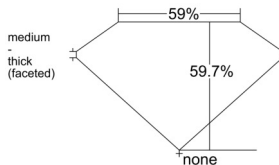

GIA®

FACSIMILE

GIA REPORT 1518096534

Verify this report at GIA.edu

GIA NATURAL DIAMOND DOSSIER®

December 30, 2024
GIA Report Number 1518096534
Shape and Cutting Style ..... Heart Brilliant
Measurements ..... 4.70 x 5.53 x 3.30 mm

GRADING RESULTS

Carat Weight ..... 0.51 carat
Color Grade ..... H
Clarity Grade VS2

ADDITIONAL GRADING INFORMATION

Polish ..... Excellent
Symmetry ..... Very Good
Fluorescence ..... None
Clarity Characteristics ..... Crystal, Cloud
Inscription(s): GIA 1518096534

PROPORTIONS

Profile not to actual proportions

GRADING SCALES

GIA COLOR SCALE		GIA CLARITY SCALE	
COLORLESS	D	VERY VERY SLIGHTLY INCLUDED	FLAWLESS
	E		INTERNALLY FLAWLESS
	F		VVS₁
	G		VVS₂
	H		VS₁
	I		VS₂
	J		SI₁
	K		SI₂
	L		I₁
	M		I₂
NEAR COLORLESS	N	SLIGHTLY INCLUDED	I₃
	O		
	P		
	Q		
FAINT	R		
	S		
	T		
	U		
VERT LIGHT	V		
	W		
	X		
	Y		
LIGHT	Z