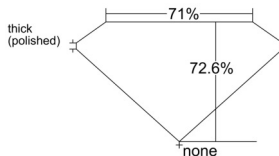

GIA®

FACSIMILE

GIA REPORT 1518117024

Verify this report at GIA.edu

GIA NATURAL DIAMOND DOSSIER®

January 02, 2025
GIA Report Number 1518117024
Shape and Cutting Style ..... **Square Modified Brilliant**
Measurements ..... **4.85 x 4.81 x 3.49 mm**

GRADING RESULTS

Carat Weight ..... **0.70 carat**
Color Grade ..... **F**
Clarity Grade **VVS1**

ADDITIONAL GRADING INFORMATION

Polish ..... **Excellent**
Symmetry ..... **Excellent**
Fluorescence ..... **None**
Clarity Characteristics..... **Needle, Pinpoint, Cavity, Feather**
Inscription(s): **GIA 1518117024**

PROPORTIONS

Profile not to actual proportions

GRADING SCALES

GIA COLOR SCALE		GIA CLARITY SCALE			
COLORLESS	D	VERY VERY SLIGHTLY INCLUDED	FLAWLESS		
	E		INTERNALLY FLAWLESS		
	F	VERY SLIGHTLY INCLUDED	VVS₁		
	G		VVS₂		
	H		VS₁		
	NEAR COLORLESS	I	SLIGHTLY INCLUDED	VS₂	
		J		SI₁	
		FAINT	K	INCLUDED	SI₂
			L		I₁
			M		I₂
VERT LIGHT	N	LIGHT	I₃		
	O				
	P				
	Q				
	R