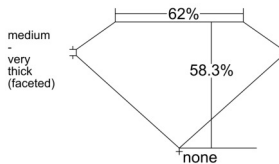

GIA®

FACSIMILE

GIA REPORT 1518120564

Verify this report at GIA.edu

GIA NATURAL DIAMOND DOSSIER®

January 06, 2025
GIA Report Number 1518120564
Shape and Cutting Style ..... Heart Brilliant
Measurements ..... 4.46 x 5.05 x 2.94 mm

GRADING RESULTS

Carat Weight ..... 0.40 carat
Color Grade ..... E
Clarity Grade VVS2

ADDITIONAL GRADING INFORMATION

Polish ..... Excellent
Symmetry ..... Very Good
Fluorescence ..... None
Clarity Characteristics ..... Feather, Pinpoint
Inscription(s): GIA 1518120564

PROPORTIONS

Profile not to actual proportions

GRADING SCALES

GIA COLOR SCALE		GIA CLARITY SCALE			
COLORLESS	D	VERY VERY SLIGHTLY INCLUDED	FLAWLESS		
	E		INTERNALLY FLAWLESS		
	F	VERY SLIGHTLY INCLUDED	VVS₁		
	G		VVS₂		
	H		VS₁		
	NEAR COLORLESS	I	SLIGHTLY INCLUDED	VS₂	
		J		SI₁	
		FAINT	K	INCLUDED	SI₂
			L		I₁
			M		I₂
VERT LIGHT	N	LIGHT	I₃		
	O				
	P				
	Q				
	R