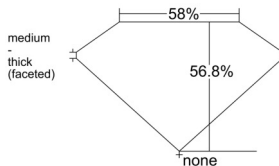

GIA®

FACSIMILE

GIA REPORT 1518129980

Verify this report at GIA.edu

GIA NATURAL DIAMOND DOSSIER®

January 03, 2025
GIA Report Number 1518129980
Shape and Cutting Style ..... Heart Brilliant
Measurements ..... 4.82 x 5.66 x 3.22 mm

GRADING RESULTS

Carat Weight ..... 0.51 carat
Color Grade ..... D
Clarity Grade VS1

ADDITIONAL GRADING INFORMATION

Polish ..... Excellent
Symmetry ..... Excellent
Fluorescence ..... None
Clarity Characteristics ..... Feather, Pinpoint
Inscription(s): GIA 1518129980

PROPORTIONS

Profile not to actual proportions

GRADING SCALES

GIA COLOR SCALE		GIA CLARITY SCALE			
COLORLESS	D	VERY VERY SLIGHTLY INCLUDED	FLAWLESS		
	E		INTERNALLY FLAWLESS		
	F	VERY SLIGHTLY INCLUDED	VVS₁		
	G		VVS₂		
	H		VS₁		
	NEAR COLORLESS	I	SLIGHTLY INCLUDED	VS₂	
		J		SI₁	
		FAINT	K	INCLUDED	SI₂
			L		I₁
			M		I₂
VERT LIGHT	N	LIGHT	I₃		
	O				
	P				
	Q				
	R				
	S				
	T