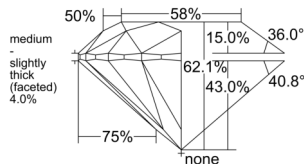

GIA®

FACSIMILE

GIA REPORT

1518144988

Verify this report at GIA.edu

GIA NATURAL DIAMOND DOSSIER®

January 07, 2025
GIA Report Number 1518144988
Shape and Cutting Style ..... Round Brilliant
Measurements ..... 4.99 - 5.01 x 3.11 mm

GRADING RESULTS

Carat Weight ..... 0.48 carat
Color Grade ..... D
Clarity Grade S11
Cut Grade ..... Excellent

ADDITIONAL GRADING INFORMATION

Polish ..... Excellent
Symmetry ..... Excellent
Fluorescence ..... Medium Blue
Clarity Characteristics ..... Crystal, Cloud
Inscription(s): GIA 1518144988

PROPORTIONS

Profile to actual proportions

GRADING SCALES

GIA COLOR SCALE

COLORLESS	D
	E
	F
	G
	H
	I
	J
NEAR COLORLESS	K
	L
FAIN	M
	N
	O
	P
VERY LIGHT	Q
	R
	S
	T
	U
	V
	W
	X
	Y
LIGHT	Z

GIA CLARITY SCALE

FLAWLESS	INTERNAL FLAWLESS	
		FLAWLESS
VERY VERY SLIGHTLY INCLUDED	VVS₁	
	VVS₂	
VERY SLIGHTLY INCLUDED	VS₁	
	VS₂	
SLIGHTLY INCLUDED	SI₁	
	SI₂	
INCLUDED	I₁	
	I₂	
	I₃	

GIA CUT SCALE

EXCELLENT
VERY GOOD
GOOD
FAIR
POOR