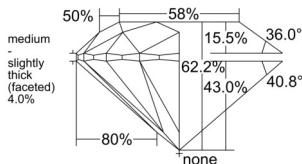

GIA®

FACSIMILE

GIA REPORT 1518147881

Verify this report at GIA.edu

GIA NATURAL DIAMOND DOSSIER®

January 07, 2025
GIA Report Number 1518147881
Shape and Cutting Style ..... Round Brilliant
Measurements ..... 5.53 - 5.57 x 3.45 mm

GRADING RESULTS

Carat Weight ..... 0.66 carat
Color Grade ..... G
Clarity Grade VS1
Cut Grade ..... Excellent

ADDITIONAL GRADING INFORMATION

Polish ..... Excellent
Symmetry ..... Excellent
Fluorescence ..... Strong Blue
Clarity Characteristics ..... Crystal
Inscription(s): GIA 1518147881

PROPORTIONS

Profile to actual proportions