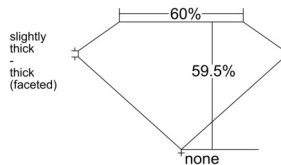

GIA®

FACSIMILE

GIA REPORT 1518148566

Verify this report at GIA.edu

GIA NATURAL DIAMOND DOSSIER®

January 06, 2025
GIA Report Number 1518148566
Shape and Cutting Style ..... Heart Brilliant
Measurements ..... 4.80 x 5.62 x 3.34 mm

GRADING RESULTS

Carat Weight ..... 0.50 carat
Color Grade ..... E
Clarity Grade VS1

ADDITIONAL GRADING INFORMATION

Polish ..... Excellent
Symmetry ..... Very Good
Fluorescence ..... None
Clarity Characteristics ..... Crystal, Pinpoint
Inscription(s): GIA 1518148566

PROPORTIONS

Profile not to actual proportions

GRADING SCALES

GIA COLOR SCALE		GIA CLARITY SCALE			
COLORLESS	D	VERY VERY SLIGHTLY INCLUDED	FLAWLESS		
	E		INTERNALLY FLAWLESS		
	F	VERY SLIGHTLY INCLUDED	VS₁		
	G		VS₂		
	H		VS₁		
	NEAR COLORLESS	I	SLIGHTLY INCLUDED	VS₂	
		J		SI₁	
		FAINT	K	INCLUDED	SI₂
			L		I₁
			M		I₂
VERT LIGHT	N	INCLUDED	I₃		
	O				
	P				
	Q				
	R				
	S				
	T				
LIGHT	U				
	V				
	W				
	X				
Y					
Z