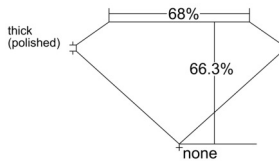

GIA®

FACSIMILE

GIA REPORT 1518153934

Verify this report at GIA.edu

GIA NATURAL DIAMOND DOSSIER®

January 08, 2025
GIA Report Number 1518153934
Shape and Cutting Style ..... Emerald Cut
Measurements ..... 4.43 x 3.25 x 2.16 mm

GRADING RESULTS

Carat Weight ..... 0.30 carat
Color Grade ..... F
Clarity Grade VS1

ADDITIONAL GRADING INFORMATION

Polish ..... Excellent
Symmetry ..... Very Good
Fluorescence ..... None
Clarity Characteristics ..... Cloud
Inscription(s): GIA 1518153934

PROPORTIONS

Profile not to actual proportions

GRADING SCALES

GIA COLOR SCALE		GIA CLARITY SCALE			
COLORLESS	D	VERY VERY SLIGHTLY INCLUDED	FLAWLESS		
	E		INTERNALLY FLAWLESS		
	F	VERY SLIGHTLY INCLUDED	VVS₁		
	G		VVS₂		
	H		VS₁		
	NEAR COLORLESS	I	SLIGHTLY INCLUDED	VS₂	
		J		SI₁	
		FAINT	K	INCLUDED	SI₂
			L		I₁
			M		I₂
VERT LIGHT	N	LIGHT	I₃		
	O				
	P				
	Q				
	R				
	S				
	T