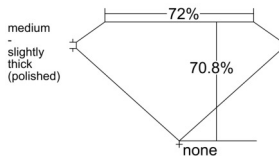

GIA®

FACSIMILE

GIA REPORT 1518172714

Verify this report at GIA.edu

GIA NATURAL DIAMOND DOSSIER®

January 09, 2025
GIA Report Number 1518172714
Shape and Cutting Style ..... **Square Modified Brilliant**
Measurements ..... 4.46 x 4.37 x 3.10 mm

GRADING RESULTS

Carat Weight ..... 0.52 carat
Color Grade I
Clarity Grade S11

ADDITIONAL GRADING INFORMATION

Polish ..... Excellent
Symmetry ..... Very Good
Fluorescence ..... Faint
Clarity Characteristics..... Cloud, Crystal, Feather
Inscription(s): GIA 1518172714

PROPORTIONS

Profile not to actual proportions

GRADING SCALES

GIA COLOR SCALE		GIA CLARITY SCALE		
COLORLESS	D	VERY VERY SLIGHTLY INCLUDED	FLAWLESS	
	E		INTERNALLY FLAWLESS	
	F		VVS₁	
	G		VVS₂	
	H		VS₁	
	I		VS₂	
	NEAR COLORLESS	J	SLIGHTLY INCLUDED	S1₁
		K		S1₂
		L		I₁
		M		I₂
N		I₃		
FAINT	O	INCLUDED		
	P			
	Q			
	R			
	S			
	T			
	U			
VERT LIGHT	V			
	W			
	X			
	Y			
LIGHT	Z