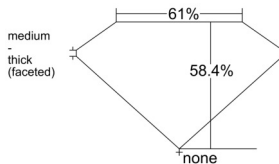

GIA®

FACSIMILE

GIA REPORT 1518182802

Verify this report at GIA.edu

GIA NATURAL DIAMOND DOSSIER®

January 10, 2025
GIA Report Number 1518182802
Shape and Cutting Style ..... Heart Brilliant
Measurements ..... 4.89 x 5.64 x 3.30 mm

GRADING RESULTS

Carat Weight ..... 0.51 carat
Color Grade ..... E
Clarity Grade VS1

ADDITIONAL GRADING INFORMATION

Polish ..... Excellent
Symmetry ..... Excellent
Fluorescence ..... None
Clarity Characteristics..... Crystal, Feather, Needle
Inscription(s): GIA 1518182802

PROPORTIONS

Profile not to actual proportions

GRADING SCALES

GIA COLOR SCALE		GIA CLARITY SCALE	
COLORLESS	D	VERY VERY SLIGHTLY INCLUDED	FLAWLESS
	E		INTERNALLY FLAWLESS
	F		VVS₁
	G		VVS₂
	H		VS₁
	I		VS₂
	J		SI₁
	K		SI₂
	L		I₁
	M		I₂
NEAR COLORLESS	N	SLIGHTLY INCLUDED	I₃
	O		
	P		
	Q		
FAINT	R		
	S		
	T		
	U		
VERT LIGHT	V		
	W		
	X		
	Y		
LIGHT	Z