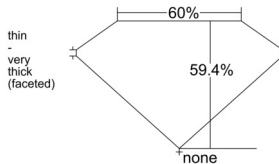

GIA®

FACSIMILE

GIA REPORT 1518190286

Verify this report at GIA.edu

GIA NATURAL DIAMOND DOSSIER®

January 13, 2025
GIA Report Number 1518190286
Shape and Cutting Style ..... Heart Brilliant
Measurements ..... 4.88 x 5.51 x 3.27 mm

GRADING RESULTS

Carat Weight ..... 0.52 carat
Color Grade ..... D
Clarity Grade S11

ADDITIONAL GRADING INFORMATION

Polish ..... Very Good
Symmetry ..... Very Good
Fluorescence ..... None
Clarity Characteristics..... Crystal, Cloud, Feather
Inscription(s): GIA 1518190286

PROPORTIONS

Profile not to actual proportions

GRADING SCALES

GIA COLOR SCALE		GIA CLARITY SCALE			
COLORLESS	D	VERY VERY SLIGHTLY INCLUDED	FLAWLESS		
	E		INTERNALLY FLAWLESS		
	F	VERY SLIGHTLY INCLUDED	VVS₁		
	G		VVS₂		
	H		VS₁		
	NEAR COLORLESS	I	SLIGHTLY INCLUDED	VS₂	
		J		S1₁	
		FAINT	K	INCLUDED	S1₂
			L		I₁
			M		I₂
VERTICALLY LIGHT	N	INCLUDED	I₃		
	O				
	P				
	Q				
	R				
LIGHT	S				
	T				
	U				
	V				
	W				
	X				
	Y				
	Z