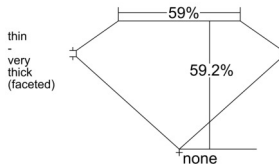

GIA®

FACSIMILE

GIA REPORT 1518190831

Verify this report at GIA.edu

GIA NATURAL DIAMOND DOSSIER®

January 13, 2025
GIA Report Number 1518190831
Shape and Cutting Style ..... Heart Brilliant
Measurements ..... 4.86 x 5.57 x 3.30 mm

GRADING RESULTS

Carat Weight ..... 0.52 carat
Color Grade ..... H
Clarity Grade VS1

ADDITIONAL GRADING INFORMATION

Polish ..... Excellent
Symmetry ..... Excellent
Fluorescence ..... None
Clarity Characteristics ..... Feather, Needle, Pinpoint
Inscription(s): GIA 1518190831

PROPORTIONS

Profile not to actual proportions

GRADING SCALES

GIA COLOR SCALE		GIA CLARITY SCALE	
COLORLESS	D	VERY VERY SLIGHTLY INCLUDED	FLAWLESS
	E		INTERNALLY FLAWLESS
	F		VVS₁
	G		VVS₂
	H		VS₁
	I		VS₂
	J		SI₁
	K		SI₂
	L		I₁
	M		I₂
NEAR COLORLESS	N	SLIGHTLY INCLUDED	I₃
	O		
	P		
	Q		
FAINT	R		
	S		
	T		
	U		
VERT LIGHT	V		
	W		
	X		
	Y		
LIGHT	Z