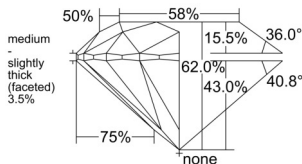

GIA®

FACSIMILE

GIA REPORT 1518194476

Verify this report at GIA.edu

GIA NATURAL DIAMOND DOSSIER®

January 13, 2025
GIA Report Number 1518194476
Shape and Cutting Style ..... Round Brilliant
Measurements ..... 4.26 - 4.29 x 2.65 mm

GRADING RESULTS

Carat Weight ..... 0.30 carat
Color Grade ..... E
Clarity Grade S11
Cut Grade ..... Excellent

ADDITIONAL GRADING INFORMATION

Polish ..... Excellent
Symmetry ..... Excellent
Fluorescence ..... None
Clarity Characteristics ..... Crystal, Feather, Cloud
Inscription(s): GIA 1518194476

PROPORTIONS

Profile to actual proportions