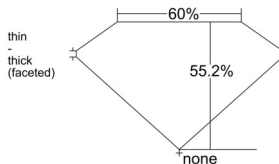

GIA®

FACSIMILE

GIA REPORT 1518194571

Verify this report at GIA.edu

GIA NATURAL DIAMOND DOSSIER®

January 16, 2025
GIA Report Number 1518194571
Shape and Cutting Style ..... Heart Brilliant
Measurements ..... 5.79 x 6.41 x 3.53 mm

GRADING RESULTS

Carat Weight ..... 0.70 carat
Color Grade ..... G
Clarity Grade VVS2

ADDITIONAL GRADING INFORMATION

Polish ..... Excellent
Symmetry ..... Very Good
Fluorescence ..... None
Clarity Characteristics ..... Pinpoint, Internal Graining
Inscription(s): GIA 1518194571

PROPORTIONS

Profile not to actual proportions

GRADING SCALES

GIA COLOR SCALE		GIA CLARITY SCALE			
COLORLESS	D	VERY VERY SLIGHTLY INCLUDED	FLAWLESS		
	E		INTERNALLY FLAWLESS		
	F	VERY SLIGHTLY INCLUDED	VVS₁		
	G		VVS₂		
	H		VS₁		
	NEAR COLORLESS	I	SLIGHTLY INCLUDED	VS₂	
		J		SI₁	
		FAINT	K	INCLUDED	SI₂
			L		I₁
			M		I₂
VERT LIGHT	N	INCLUDED	I₃		
	O				
	P				
	Q				
	R				
LIGHT	S				
	T				
	U				
	V				
	W				
X					
Y					
Z