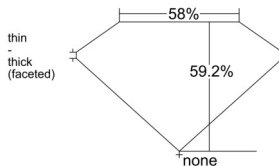

GIA®

FACSIMILE

GIA REPORT 1518199267

Verify this report at GIA.edu

GIA NATURAL DIAMOND DOSSIER®

January 13, 2025
GIA Report Number 1518199267
Shape and Cutting Style ..... Heart Brilliant
Measurements ..... 4.50 x 5.06 x 3.00 mm

GRADING RESULTS

Carat Weight ..... 0.40 carat
Color Grade ..... F
Clarity Grade VS2

ADDITIONAL GRADING INFORMATION

Polish ..... Excellent
Symmetry ..... Very Good
Fluorescence ..... None
Clarity Characteristics..... Crystal, Feather, Cloud, Needle
Inscription(s): GIA 1518199267

PROPORTIONS

Profile not to actual proportions

GRADING SCALES

GIA COLOR SCALE		GIA CLARITY SCALE			
COLORLESS	D	VERY VERY SLIGHTLY INCLUDED	FLAWLESS		
	E		INTERNALLY FLAWLESS		
	F	VERY SLIGHTLY INCLUDED	VVS₁		
	G		VVS₂		
	H		VS₁		
	NEAR COLORLESS	I	SLIGHTLY INCLUDED	VS₂	
		J		SI₁	
		FAINT	K	INCLUDED	SI₂
			L		I₁
			M		I₂
VERT LIGHT	N	INCLUDED	I₃		
	O				
	P				
	Q				
	R				
LIGHT	S				
	T				
	U				
	V				
	W				
	X				
	Y				
	Z