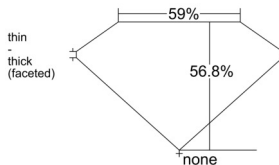

GIA®

FACSIMILE

GIA REPORT 1518213615

Verify this report at GIA.edu

GIA NATURAL DIAMOND DOSSIER®

January 16, 2025
GIA Report Number 1518213615
Shape and Cutting Style ..... Heart Brilliant
Measurements ..... 4.19 x 4.72 x 2.68 mm

GRADING RESULTS

Carat Weight ..... 0.30 carat
Color Grade ..... F
Clarity Grade VVS2

ADDITIONAL GRADING INFORMATION

Polish ..... Excellent
Symmetry ..... Very Good
Fluorescence ..... None
Clarity Characteristics..... Pinpoint, Cloud, Feather
Inscription(s): GIA 1518213615

PROPORTIONS

Profile not to actual proportions

GRADING SCALES

GIA COLOR SCALE		GIA CLARITY SCALE			
COLORLESS	D	VERY VERY SLIGHTLY INCLUDED	FLAWLESS		
	E		INTERNALLY FLAWLESS		
	F	VERY SLIGHTLY INCLUDED	VVS₁		
	G		VVS₂		
	H		VS₁		
	NEAR COLORLESS	I	SLIGHTLY INCLUDED	VS₂	
		J		SI₁	
		FAINT	K	INCLUDED	SI₂
			L		I₁
			M		I₂
VERT LIGHT			N	INCLUDED	I₃
			O		
			P		
	Q				
LIGHT	R				
	S				
	T				
	U				
	V				
	Z