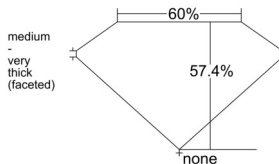

GIA®

FACSIMILE

GIA REPORT 1518213656

Verify this report at GIA.edu

GIA NATURAL DIAMOND DOSSIER®

January 15, 2025
GIA Report Number 1518213656
Shape and Cutting Style ..... Heart Brilliant
Measurements ..... 4.94 x 5.59 x 3.21 mm

GRADING RESULTS

Carat Weight ..... 0.50 carat
Color Grade ..... G
Clarity Grade SI1

ADDITIONAL GRADING INFORMATION

Polish ..... Excellent
Symmetry ..... Excellent
Fluorescence ..... None
Clarity Characteristics ..... Feather
Inscription(s): GIA 1518213656

PROPORTIONS

Profile not to actual proportions

GRADING SCALES

GIA COLOR SCALE		GIA CLARITY SCALE			
COLORLESS	D	VERY VERY SLIGHTLY INCLUDED	FLAWLESS		
	E		INTERNALLY FLAWLESS		
	F	VERY SLIGHTLY INCLUDED	VVS₁		
	G		VVS₂		
	H		VS₁		
	NEAR COLORLESS	I	SLIGHTLY INCLUDED	VS₂	
		J		SI₁	
		FAINT	K	INCLUDED	SI₂
			L		I₁
			M		I₂
VERTICALLY LIGHT	N	INCLUDED	I₃		
	O				
	P				
	Q				
	R				
LIGHT	S				
	T				
	U				
	V				
	W				
X					
Y					
Z