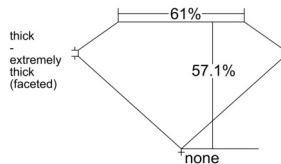

GIA®

FACSIMILE

GIA REPORT 1518234386

Verify this report at GIA.edu

GIA NATURAL DIAMOND DOSSIER®

January 20, 2025
GIA Report Number 1518234386
Shape and Cutting Style ..... Heart Brilliant
Measurements ..... 4.75 x 5.44 x 3.10 mm

GRADING RESULTS

Carat Weight ..... 0.50 carat
Color Grade ..... F
Clarity Grade VVS1

ADDITIONAL GRADING INFORMATION

Polish ..... Excellent
Symmetry ..... Excellent
Fluorescence ..... None
Clarity Characteristics ..... Feather
Inscription(s): GIA 1518234386

PROPORTIONS

Profile not to actual proportions

GRADING SCALES

GIA COLOR SCALE		GIA CLARITY SCALE			
COLORLESS	D	VERY VERY SLIGHTLY INCLUDED	FLAWLESS		
	E		INTERNALLY FLAWLESS		
	F	VERY SLIGHTLY INCLUDED	VVS₁		
	G		VVS₂		
	H		VS₁		
	NEAR COLORLESS	I	SLIGHTLY INCLUDED	VS₂	
		J		SI₁	
		FAINT	K	INCLUDED	SI₂
			L		I₁
			M		I₂
VERT LIGHT	N	LIGHT	I₃		
	O				
	P				
	Q				
	R				
	S				
	T