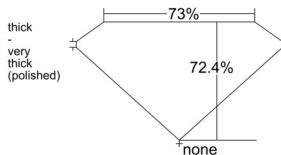

GIA®

FACSIMILE

GIA REPORT 1518236754

Verify this report at GIA.edu

GIA NATURAL DIAMOND DOSSIER®

January 17, 2025
GIA Report Number 1518236754
Shape and Cutting Style ..... Square Modified Brilliant
Measurements ..... 5.27 x 5.18 x 3.75 mm

GRADING RESULTS

Carat Weight ..... 0.92 carat
Color Grade I
Clarity Grade VS1

ADDITIONAL GRADING INFORMATION

Polish ..... Excellent
Symmetry ..... Excellent
Fluorescence ..... None
Clarity Characteristics ..... Crystal
Inscription(s): GIA 1518236754

PROPORTIONS

Profile not to actual proportions

GRADING SCALES

GIA COLOR SCALE		GIA CLARITY SCALE	
COLORLESS	D	VERY VERY SLIGHTLY INCLUDED	FLAWLESS
	E		INTERNALLY FLAWLESS
	F		VVS₁
	G		VVS₂
	H		VS₁
	I		VS₂
	J		SI₁
	K		SI₂
	L		I₁
	M		I₂
NEAR COLORLESS	N	SLIGHTLY INCLUDED	I₃
	O		
	P		
	Q		
FAINT	R		
	S		
	T		
	U		
VERY LIGHT	V		
	W		
	X		
	Y		
LIGHT	Z