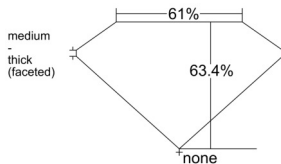

GIA®

FACSIMILE

GIA REPORT 1518247499

Verify this report at GIA.edu

GIA NATURAL DIAMOND DOSSIER®

January 21, 2025
GIA Report Number 1518247499
Shape and Cutting Style ..... Oval Brilliant
Measurements ..... 5.17 x 3.84 x 2.44 mm

GRADING RESULTS

Carat Weight ..... 0.30 carat
Color Grade ..... E
Clarity Grade VVS1

ADDITIONAL GRADING INFORMATION

Polish ..... Excellent
Symmetry ..... Very Good
Fluorescence ..... Faint
Clarity Characteristics..... Chip, Feather, Indented Natural
Inscription(s): GIA 1518247499

PROPORTIONS

Profile not to actual proportions

GRADING SCALES

GIA COLOR SCALE		GIA CLARITY SCALE			
COLORLESS	D	VERY VERY SLIGHTLY INCLUDED	FLAWLESS		
	E		INTERNALLY FLAWLESS		
	F	VERY SLIGHTLY INCLUDED	VVS₁		
	G		VVS₂		
	H		VS₁		
	NEAR COLORLESS	I	SLIGHTLY INCLUDED	VS₂	
		J		SI₁	
		FAINT	K	INCLUDED	SI₂
			L		I₁
			M		I₂
VERTICALLY LIGHT	N	INCLUDED	I₃		
	O				
	P				
	Q				
	R				
LIGHT	S				
	T				
	U				
	V				
	W				
X					
Y					
Z