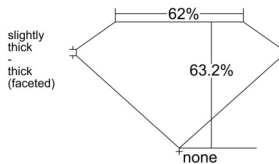

GIA®

FACSIMILE

GIA REPORT 1518248072

Verify this report at GIA.edu

GIA NATURAL DIAMOND DOSSIER®

January 21, 2025
GIA Report Number 1518248072
Shape and Cutting Style ..... Oval Brilliant
Measurements ..... 6.03 x 4.48 x 2.83 mm

GRADING RESULTS

Carat Weight ..... 0.50 carat
Color Grade ..... D
Clarity Grade VVS2

ADDITIONAL GRADING INFORMATION

Polish ..... Excellent
Symmetry ..... Excellent
Fluorescence ..... Faint
Clarity Characteristics..... Pinpoint, Feather, Cloud, Indented
Natural

Inscription(s): GIA 1518248072

PROPORTIONS

Profile not to actual proportions

GRADING SCALES

GIA COLOR SCALE		GIA CLARITY SCALE			
COLORLESS	D	VERY VERY SLIGHTLY INCLUDED	FLAWLESS		
	E		INTERNALLY FLAWLESS		
	F	VERY SLIGHTLY INCLUDED	VVS₁		
	G		VVS₂		
	H		VS₁		
	NEAR COLORLESS	I	SLIGHTLY INCLUDED	VS₂	
		J		SI₁	
		FAINT	K	INCLUDED	SI₂
			L		I₁
			M		I₂
VERT LIGHT	N		INCLUDED	I₃	
	O				
	P				
	Q				
	R				
	S				
LIGHT	T				
	U				
	V				
	W				
	X				
	Y				
Z