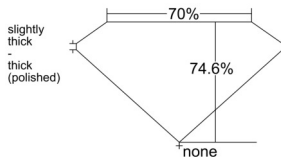

GIA®

FACSIMILE

GIA REPORT 1518249682

Verify this report at GIA.edu

GIA NATURAL DIAMOND DOSSIER®

January 23, 2025
GIA Report Number 1518249682
Shape and Cutting Style ..... **Square Modified Brilliant**
Measurements ..... 4.93 x 4.81 x 3.59 mm

GRADING RESULTS

Carat Weight ..... 0.70 carat
Color Grade ..... F
Clarity Grade VVS1

ADDITIONAL GRADING INFORMATION

Polish ..... Excellent
Symmetry ..... Very Good
Fluorescence ..... None
Clarity Characteristics... **Cloud, Pinpoint, Internal Graining, Cavity**
Inspection(s): GIA 1518249682

PROPORTIONS

Profile not to actual proportions

GRADING SCALES

GIA COLOR SCALE		GIA CLARITY SCALE			
COLORLESS	D	VERY VERY SLIGHTLY INCLUDED	FLAWLESS		
	E		INTERNALLY FLAWLESS		
	F	VERY SLIGHTLY INCLUDED	VVS₁		
	G		VVS₂		
	H		VS₁		
	NEAR COLORLESS	I	SLIGHTLY INCLUDED	VS₂	
		J		SI₁	
		FAINT	K	INCLUDED	SI₂
			L		I₁
			M		I₂
VERT LIGHT	N	INCLUDED	I₃		
	O				
	P				
	Q				
	R				
LIGHT	S				
	T				
	U				
	V				
	W				
	X				
	Y				
	Z