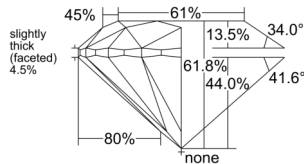

GIA®

FACSIMILE

GIA REPORT 1518249730

Verify this report at GIA.edu

GIA NATURAL DIAMOND DOSSIER®

January 21, 2025
GIA Report Number 1518249730
Shape and Cutting Style ..... Round Brilliant
Measurements ..... 3.92 - 3.95 x 2.43 mm

GRADING RESULTS

Carat Weight ..... 0.23 carat
Color Grade I
Clarity Grade VVS2
Cut Grade ..... Excellent

ADDITIONAL GRADING INFORMATION

Polish ..... Excellent
Symmetry ..... Excellent
Fluorescence ..... Faint
Clarity Characteristics ..... Pinpoint, Needle
Inscription(s): GIA 1518249730

PROPORTIONS

Profile to actual proportions