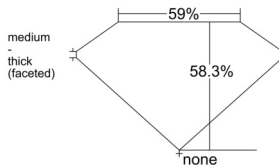

GIA®

FACSIMILE

GIA REPORT 1518250196

Verify this report at GIA.edu

GIA NATURAL DIAMOND DOSSIER®

January 22, 2025
GIA Report Number 1518250196
Shape and Cutting Style ..... Heart Brilliant
Measurements ..... 4.87 x 5.51 x 3.21 mm

GRADING RESULTS

Carat Weight ..... 0.51 carat
Color Grade ..... H
Clarity Grade VS2

ADDITIONAL GRADING INFORMATION

Polish ..... Excellent
Symmetry ..... Very Good
Fluorescence ..... None
Clarity Characteristics ..... Cloud, Crystal, Feather
Inscription(s): GIA 1518250196

PROPORTIONS

Profile not to actual proportions

GRADING SCALES

GIA COLOR SCALE		GIA CLARITY SCALE			
COLORLESS	D	VERY VERY SLIGHTLY INCLUDED	FLAWLESS		
	E		INTERNALLY FLAWLESS		
	F	VERY SLIGHTLY INCLUDED	VVS₁		
	G		VVS₂		
	H		VS₁		
	NEAR COLORLESS	I	SLIGHTLY INCLUDED	VS₂	
		J		SI₁	
		FAINT	K	INCLUDED	SI₂
			L		I₁
			M		I₂
VERT LIGHT	N	LIGHT	I₃		
	O				
	P				
	Q				
	R