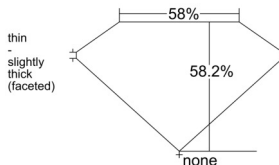

GIA®

FACSIMILE

GIA REPORT 1518278135

Verify this report at GIA.edu

GIA NATURAL DIAMOND DOSSIER®

January 24, 2025
GIA Report Number 1518278135
Shape and Cutting Style ..... Heart Brilliant
Measurements ..... 4.79 x 5.60 x 3.26 mm

GRADING RESULTS

Carat Weight ..... 0.50 carat
Color Grade I
Clarity Grade SI1

ADDITIONAL GRADING INFORMATION

Polish ..... Excellent
Symmetry ..... Very Good
Fluorescence ..... None
Clarity Characteristics ..... Crystal, Feather
Inscription(s): GIA 1518278135

PROPORTIONS

Profile not to actual proportions

GRADING SCALES

GIA COLOR SCALE		GIA CLARITY SCALE			
COLORLESS	D	VERY VERY SLIGHTLY INCLUDED	FLAWLESS		
	E		INTERNALLY FLAWLESS		
	F	VERY SLIGHTLY INCLUDED	VVS₁		
	G		VVS₂		
	H		VS₁		
	NEAR COLORLESS	I	SLIGHTLY INCLUDED	VS₂	
		J		SI₁	
		FAINT	K	INCLUDED	SI₂
			L		I₁
			M		I₂
VERT LIGHT	N	LIGHT	I₃		
	O				
	P				
	Q				
	R