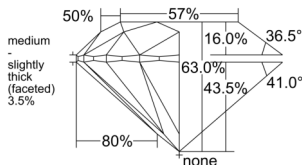

GIA®

FACSIMILE

GIA REPORT 1518287751

Verify this report at GIA.edu

GIA NATURAL DIAMOND DOSSIER®

January 27, 2025
GIA Report Number 1518287751
Shape and Cutting Style ..... Round Brilliant
Measurements ..... 4.89 - 4.92 x 3.09 mm

GRADING RESULTS

Carat Weight ..... 0.46 carat
Color Grade I
Clarity Grade SI2
Cut Grade ..... Excellent

ADDITIONAL GRADING INFORMATION

Polish ..... Excellent
Symmetry ..... Excellent
Fluorescence ..... Medium Blue
Clarity Characteristics ..... Crystal
Inscription(s): GIA 1518287751

PROPORTIONS

GRADING SCALES

GIA COLOR SCALE

COLORLESS	D
	E
	F
	G
	H
	I
	J
NEAR COLORLESS	K
	L
Faint	M
	N
	O
	P
Very Light	Q
	R
	S
	T
	U
	V
Light	W
	X
	Y
	Z

GIA CLARITY SCALE

FLAWLESS	INTERNAL FLAWLESS	
		FLAWLESS
VERY VERY SLIGHTLY INCLUDED	VVS₁	
	VVS₂	
VERY SLIGHTLY INCLUDED	VS₁	
	VS₂	
SLIGHTLY INCLUDED	SI₁	
	SI₂	
INCLUDED	I₁	
	I₂	
	I₃	

GIA CUT SCALE

EXCELLENT
VERY GOOD
GOOD
FAIR
POOR