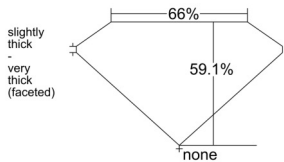

GIA®

FACSIMILE

GIA REPORT 1518300137

Verify this report at GIA.edu

GIA NATURAL DIAMOND DOSSIER®

January 28, 2025
GIA Report Number 1518300137
Shape and Cutting Style ..... Heart Brilliant
Measurements ..... 5.30 x 6.09 x 3.60 mm

GRADING RESULTS

Carat Weight ..... 0.71 carat
Color Grade ..... L, Faint Brown
Clarity Grade VS1

ADDITIONAL GRADING INFORMATION

Polish ..... Excellent
Symmetry ..... Excellent
Fluorescence ..... None
Clarity Characteristics ..... Crystal, Pinpoint
Inscription(s): GIA 1518300137

PROPORTIONS

Profile not to actual proportions

GRADING SCALES

GIA COLOR SCALE		GIA CLARITY SCALE			
COLORLESS	D	VERY VERY SLIGHTLY INCLUDED	FLAWLESS		
	E		INTERNALLY FLAWLESS		
	F	VERY SLIGHTLY INCLUDED	VS₁		
	G		VS₂		
	H		VS₁		
	NEAR COLORLESS	I	SLIGHTLY INCLUDED	VS₂	
		J		SI₁	
		FAINT	K	INCLUDED	SI₂
			L		I₁
			M		I₂
VERT LIGHT	N	LIGHT	I₃		
	O				
	P				
	Q				
	R