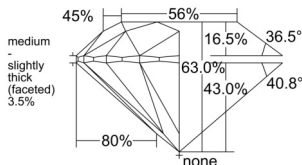

GIA®

FACSIMILE

GIA REPORT 1518312934

Verify this report at GIA.edu

GIA NATURAL DIAMOND DOSSIER®

January 29, 2025
GIA Report Number 1518312934
Shape and Cutting Style ..... Round Brilliant
Measurements ..... 4.87 - 4.89 x 3.07 mm

GRADING RESULTS

Carat Weight ..... 0.45 carat
Color Grade ..... D
Clarity Grade VS1
Cut Grade ..... Excellent

ADDITIONAL GRADING INFORMATION

Polish ..... Excellent
Symmetry ..... Excellent
Fluorescence ..... Medium Blue
Clarity Characteristics ..... Crystal, Feather
Inscription(s): GIA 1518312934

PROPORTIONS

Profile to actual proportions