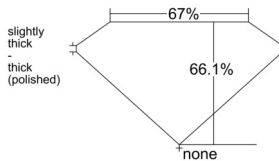

GIA®

FACSIMILE

GIA REPORT 1518332538

Verify this report at GIA.edu

GIA NATURAL DIAMOND DOSSIER®

January 31, 2025
GIA Report Number 1518332538
Shape and Cutting Style ..... Emerald Cut
Measurements ..... 5.90 x 4.34 x 2.87 mm

GRADING RESULTS

Carat Weight ..... 0.70 carat
Color Grade ..... D
Clarity Grade VS1

ADDITIONAL GRADING INFORMATION

Polish ..... Excellent
Symmetry ..... Excellent
Fluorescence ..... Medium Blue
Clarity Characteristics ..... Crystal, Pinpoint
Inscription(s): GIA 1518332538

PROPORTIONS

Profile not to actual proportions

GRADING SCALES

GIA COLOR SCALE		GIA CLARITY SCALE	
COLORLESS	D	VERY VERY SLIGHTLY INCLUDED	FLAWLESS
	E		INTERNALLY FLAWLESS
	F		VVS₁
	G		VVS₂
	H		VS₁
	I		VS₂
	J		SI₁
	K		SI₂
	L		I₁
	M		I₂
NEAR COLORLESS	N	SLIGHTLY INCLUDED	I₃
	O		
	P		
	Q		
FAINT	R		
	S		
	T		
	U		
VERY LIGHT	V		
	W		
	X		
	Y		
LIGHT	Z