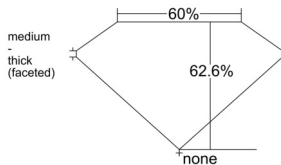

GIA®

FACSIMILE

GIA REPORT 1518337381

Verify this report at GIA.edu

GIA NATURAL DIAMOND DOSSIER®

January 31, 2025
GIA Report Number 1518337381
Shape and Cutting Style ..... Oval Brilliant
Measurements ..... 6.02 x 4.36 x 2.73 mm

GRADING RESULTS

Carat Weight ..... 0.46 carat
Color Grade ..... D
Clarity Grade VS1

ADDITIONAL GRADING INFORMATION

Polish ..... Excellent
Symmetry ..... Very Good
Fluorescence ..... None
Clarity Characteristics ..... Cloud, Crystal, Pinpoint
Inscription(s): GIA 1518337381

PROPORTIONS

Profile not to actual proportions

GRADING SCALES

GIA COLOR SCALE		GIA CLARITY SCALE	
COLORLESS	D	VERY VERY SLIGHTLY INCLUDED	FLAWLESS
	E		INTERNALLY FLAWLESS
	F		VVS₁
	G		VVS₂
	H		VS₁
	I		VS₂
	J		SI₁
	K		SI₂
	L		I₁
	M		I₂
NEAR COLORLESS	N	SLIGHTLY INCLUDED	I₃
	O		
	P		
	Q		
FAINT	R		
	S		
	T		
	U		
VERT LIGHT	V		
	W		
	X		
	Y		
LIGHT	Z