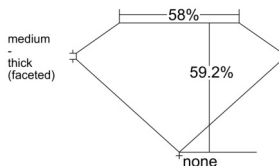

GIA®

FACSIMILE

GIA REPORT 1518354641

Verify this report at GIA.edu

GIA NATURAL DIAMOND DOSSIER®

February 04, 2025
GIA Report Number 1518354641
Shape and Cutting Style ..... Heart Brilliant
Measurements ..... 5.49 x 6.28 x 3.72 mm

GRADING RESULTS

Carat Weight ..... 0.72 carat
Color Grade ..... F
Clarity Grade VS1

ADDITIONAL GRADING INFORMATION

Polish ..... Excellent
Symmetry ..... Excellent
Fluorescence ..... None
Clarity Characteristics..... Crystal, Feather, Cloud
Inspection(s): GIA 1518354641

PROPORTIONS

Profile not to actual proportions

GRADING SCALES

GIA COLOR SCALE		GIA CLARITY SCALE	
COLORLESS	D	VERY VERY SLIGHTLY INCLUDED	FLAWLESS
	E		INTERNALLY FLAWLESS
	F		VVS₁
	G		VVS₂
	H		VS₁
	I		VS₂
	J		SI₁
	K		SI₂
	L		I₁
	M		I₂
NEAR COLORLESS	N	SLIGHTLY INCLUDED	I₃
	O		
	P		
	Q		
FAINT	R		
	S		
	T		
	U		
VERY LIGHT	V		
	W		
	X		
	Y		
LIGHT	Z