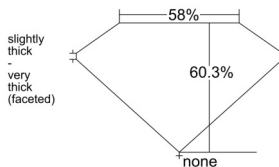

GIA®

FACSIMILE

GIA REPORT 1518370493

Verify this report at GIA.edu

GIA NATURAL DIAMOND DOSSIER®

February 06, 2025
GIA Report Number 1518370493
Shape and Cutting Style ..... Heart Brilliant
Measurements ..... 4.05 x 4.51 x 2.72 mm

GRADING RESULTS

Carat Weight ..... 0.30 carat
Color Grade ..... F
Clarity Grade VVS2

ADDITIONAL GRADING INFORMATION

Polish ..... Excellent
Symmetry ..... Very Good
Fluorescence ..... None
Clarity Characteristics ..... Cloud, Pinpoint
Inscription(s): GIA 1518370493

PROPORTIONS

Profile not to actual proportions

GRADING SCALES

GIA COLOR SCALE		GIA CLARITY SCALE			
COLORLESS	D	VERY VERY SLIGHTLY INCLUDED	FLAWLESS		
	E		INTERNALLY FLAWLESS		
	F	VERY SLIGHTLY INCLUDED	VVS₁		
	G		VVS₂		
	H		VS₁		
	NEAR COLORLESS	I	SLIGHTLY INCLUDED	VS₂	
		J		SI₁	
		FAINT	K	INCLUDED	SI₂
			L		I₁
			M		I₂
VERT LIGHT	N	INCLUDED	I₃		
	O				
	P				
	Q				
	R				
LIGHT	S				
	T				
	U				
	V				
	W				
X					
Y					
Z