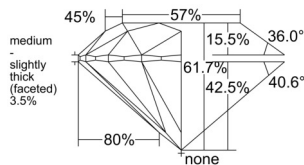

GIA®

FACSIMILE

GIA REPORT 1518375323

Verify this report at GIA.edu

GIA NATURAL DIAMOND DOSSIER®

February 07, 2025
GIA Report Number 1518375323
Shape and Cutting Style ..... Round Brilliant
Measurements ..... 5.90 - 5.93 x 3.65 mm

GRADING RESULTS

Carat Weight ..... 0.78 carat
Color Grade ..... K
Clarity Grade VVS2
Cut Grade ..... Excellent

ADDITIONAL GRADING INFORMATION

Polish ..... Excellent
Symmetry ..... Excellent
Fluorescence ..... None
Clarity Characteristics ..... Pinpoint
Inscription(s): GIA 1518375323

PROPORTIONS

GRADING SCALES

GIA COLOR SCALE	GIA CLARITY SCALE	GIA CUT SCALE
COLOURLESS	FLAWLESS	EXCELLENT
D	INTERNALLY FLAWLESS	
E	VVS₁	VERY GOOD
F		
G	VS₁	GOOD
H		
I	SI₁	FAIR
J		
K	I₁	POOR
L		
M	I₂	
N		
O	I₃	
P		
Q		
R		
S		
T		
U		
V		
W		
X		
Y		
Z