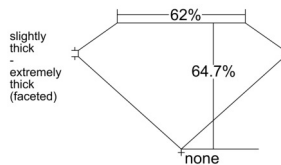

GIA®

FACSIMILE

GIA REPORT 1518376379

Verify this report at GIA.edu

GIA NATURAL DIAMOND DOSSIER®

February 07, 2025
GIA Report Number 1518376379
Shape and Cutting Style ..... Heart Brilliant
Measurements ..... 4.46 x 5.32 x 3.44 mm

GRADING RESULTS

Carat Weight ..... 0.51 carat
Color Grade I
Clarity Grade VVS1

ADDITIONAL GRADING INFORMATION

Polish ..... Excellent
Symmetry ..... Excellent
Fluorescence ..... Medium Blue
Clarity Characteristics..... Pinpoint, Feather, Manufacturing Remnant

Inscription(s): GIA 1518376379

PROPORTIONS

Profile not to actual proportions

GRADING SCALES

GIA COLOR SCALE		GIA CLARITY SCALE		
NEAR COLORLESS	D	VERY VERY SLIGHTLY INCLUDED	FLAWLESS	
	E		INTERNALLY FLAWLESS	
	F	VERY SLIGHTLY INCLUDED	VVS₁	
	G		VVS₂	
	H		VS₁	
	FAINT	I	SLIGHTLY INCLUDED	VS₂
		J		SI₁
		K	INCLUDED	SI₂
		L		I₁
		M		I₂
LIGHT	N		I₃	
	O			
	P			
	Q			
	R