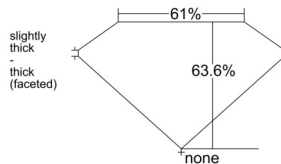

GIA®

FACSIMILE

GIA REPORT 1518390647

Verify this report at GIA.edu

GIA NATURAL DIAMOND DOSSIER®

February 10, 2025
GIA Report Number 1518390647
Shape and Cutting Style ..... Pear Brilliant
Measurements ..... 5.59 x 3.73 x 2.37 mm

GRADING RESULTS

Carat Weight ..... 0.30 carat
Color Grade ..... D
Clarity Grade VVS1

ADDITIONAL GRADING INFORMATION

Polish ..... Excellent
Symmetry ..... Very Good
Fluorescence ..... Medium Blue
Clarity Characteristics ..... Pinpoint
Inscription(s): GIA 1518390647

PROPORTIONS

Profile not to actual proportions

GRADING SCALES

GIA COLOR SCALE		GIA CLARITY SCALE	
COLORLESS	D	VERY VERY SLIGHTLY INCLUDED	FLAWLESS
	E		INTERNALLY FLAWLESS
	F		VVS₁
	G		VVS₂
	H		VS₁
	I		VS₂
	J		SI₁
	K		SI₂
	L		I₁
	M		I₂
NEAR COLORLESS	N	SLIGHTLY INCLUDED	I₃
	O		
	P		
	Q		
FAINT	R		
	S		
	T		
	U		
VERT LIGHT	V		
	W		
	X		
	Y		
LIGHT	Z