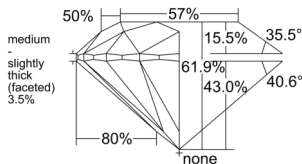

GIA®

FACSIMILE

GIA REPORT

1518402736

Verify this report at GIA.edu

GIA NATURAL DIAMOND DOSSIER®

February 11, 2025

GIA Report Number 1518402736

Shape and Cutting Style ..... Round Brilliant

Measurements ..... 4.93 - 4.96 x 3.06 mm

GRADING RESULTS

Carat Weight ..... 0.46 carat

Color Grade ..... F

Clarity Grade S11

Cut Grade ..... Excellent

ADDITIONAL GRADING INFORMATION

Polish ..... Excellent

Symmetry ..... Excellent

Fluorescence ..... None

Clarity Characteristics..... Crystal, Feather

Inscription(s): GIA 1518402736

PROPORTIONS

GRADING SCALES

GIA COLOR SCALE

COLORESS	D
	E
	F
	G
	H
	I
	J
NEAR COLORESS	K
	L
Faint	M
	N
	O
	P
	R
	S
	T
	U
	V
	W
	X
	Y
LIGHT	Z

GIA CLARITY SCALE

FLAWLESS	VERY VERY SLIGHTLY INCLUDED	VS₁	VS₂	SI₁	SI₂	I₁	I₂	I₃			
									VERY SLIGHTLY INCLUDED	SLIGHTLY INCLUDED	INCLUDED

GIA CUT SCALE

EXCELLENT
VERY GOOD
GOOD
FAIR
POOR