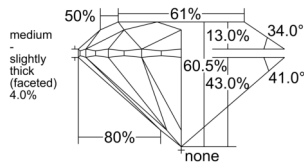

GIA®

FACSIMILE

GIA REPORT

1518431543

Verify this report at GIA.edu

GIA NATURAL DIAMOND DOSSIER®

February 14, 2025

GIA Report Number 1518431543

Shape and Cutting Style ..... Round Brilliant

Measurements ..... 5.42 - 5.45 x 3.29 mm

GRADING RESULTS

Carat Weight ..... 0.60 carat

Color Grade ..... E

Clarity Grade VVS2

Cut Grade ..... Excellent

ADDITIONAL GRADING INFORMATION

Polish ..... Excellent

Symmetry ..... Excellent

Fluorescence ..... None

Clarity Characteristics..... Cloud, Pinpoint, Feather

Inscription(s): GIA 1518431543

PROPORTIONS

Profile to actual proportions

GRADING SCALES

GIA COLOR SCALE

COLOURESS	D
	E
	F
	G
	H
	I
	J
NEAR COLOURESS	K
	L
Faint	M
	N
	O
	P
	R
	S
	T
	U
	V
	W
	X
	Y
Light	Z

GIA CLARITY SCALE

FLAWLESS	INTERNAL FLAWLESS	
		FLAWLESS
VERY VERY SLIGHTLY INCLUDED	VVS₁	
	VVS₂	
VERY SLIGHTLY INCLUDED	VS₁	
	VS₂	
SLIGHTLY INCLUDED	SI₁	
	SI₂	
INCLUDED	I₁	
	I₂	
	I₃	

GIA CUT SCALE

EXCELLENT	
	VERY GOOD
GOOD	
FAIR	
POOR