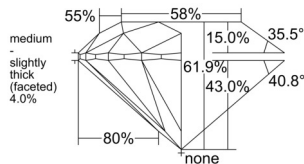

GIA®

FACSIMILE

GIA REPORT

1518552498

Verify this report at GIA.edu

GIA NATURAL DIAMOND DOSSIER®

March 03, 2025

GIA Report Number 1518552498

Shape and Cutting Style ..... Round Brilliant

Measurements ..... 5.44 - 5.48 x 3.38 mm

GRADING RESULTS

Carat Weight ..... 0.62 carat

Color Grade ..... G

Clarity Grade S11

Cut Grade ..... Excellent

ADDITIONAL GRADING INFORMATION

Polish ..... Excellent

Symmetry ..... Excellent

Fluorescence ..... None

Clarity Characteristics ..... Cloud

Inscription(s): GIA 1518552498

PROPORTIONS

Profile to actual proportions

GRADING SCALES

GIA COLOR SCALE

COLORLESS	D
	E
	F
	G
	H
	I
	J
NEAR COLORLESS	K
	L
Faint	M
	N
	O
	P
Very Light	Q
	R
	S
	T
	U
	V
Light	W
	X
	Y
	Z

GIA CLARITY SCALE

FLAWLESS	INTERNAL FLAWLESS	
		FLAWLESS
VERY VERY SLIGHTLY INCLUDED	VVS₁	
	VVS₂	
VERY SLIGHTLY INCLUDED	VS₁	
	VS₂	
SLIGHTLY INCLUDED	SI₁	
	SI₂	
INCLUDED	I₁	
	I₂	
	I₃	

GIA CUT SCALE

EXCELLENT
VERY GOOD
GOOD
FAIR
POOR