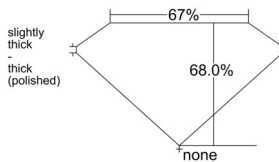

GIA®

FACSIMILE

GIA REPORT 1518577969

Verify this report at GIA.edu

GIA NATURAL DIAMOND DOSSIER®

March 06, 2025
GIA Report Number 1518577969
Shape and Cutting Style ..... Emerald Cut
Measurements ..... 4.60 x 3.36 x 2.29 mm

GRADING RESULTS

Carat Weight ..... 0.36 carat
Color Grade ..... E
Clarity Grade VVS1

ADDITIONAL GRADING INFORMATION

Polish ..... Excellent
Symmetry ..... Very Good
Fluorescence ..... None
Clarity Characteristics ..... Cloud
Inscription(s): GIA 1518577969

PROPORTIONS

Profile not to actual proportions

GRADING SCALES

GIA COLOR SCALE		GIA CLARITY SCALE			
COLORLESS	D	VERY VERY SLIGHTLY INCLUDED	FLAWLESS		
	E		INTERNALLY FLAWLESS		
	F	VERY SLIGHTLY INCLUDED	VVS₁		
	G		VVS₂		
	H		VS₁		
	NEAR COLORLESS	I	SLIGHTLY INCLUDED	VS₂	
		J		SI₁	
		FAINT	K	INCLUDED	SI₂
			L		I₁
			M		I₂
VERT LIGHT	N	LIGHT	I₃		
	O				
	P				
	Q				
	R