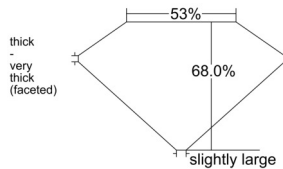

GIA®

FACSIMILE

GIA REPORT 1518615017

Verify this report at GIA.edu

GIA NATURAL DIAMOND DOSSIER®

March 12, 2025
GIA Report Number 1518615017
Shape and Cutting Style ..... Old Mine Brilliant
Measurements ..... 5.91 x 4.78 x 3.25 mm

GRADING RESULTS

Carat Weight ..... 0.70 carat
Color Grade ..... E
Clarity Grade VS1

ADDITIONAL GRADING INFORMATION

Polish ..... Excellent
Symmetry ..... Excellent
Fluorescence ..... None
Clarity Characteristics..... Crystal, Cloud, Feather, Pinpoint
Inscription(s): GIA 1518615017

PROPORTIONS

Profile not to actual proportions

GRADING SCALES

GIA COLOR SCALE		GIA CLARITY SCALE			
COLORLESS	D	VERY VERY SLIGHTLY INCLUDED	FLAWLESS		
	E		INTERNALLY FLAWLESS		
	F	VERY SLIGHTLY INCLUDED	VS₁		
	G		VS₂		
	H		VS₁		
	NEAR COLORLESS	I	SLIGHTLY INCLUDED	VS₂	
		J		SI₁	
		FAINT	K	INCLUDED	SI₂
			L		I₁
			M		I₂
VERT LIGHT	N	INCLUDED	I₃		
	O				
	P				
	Q				
	R				
LIGHT	S				
	T				
	U				
	V				
	W				
X					
Y					
Z